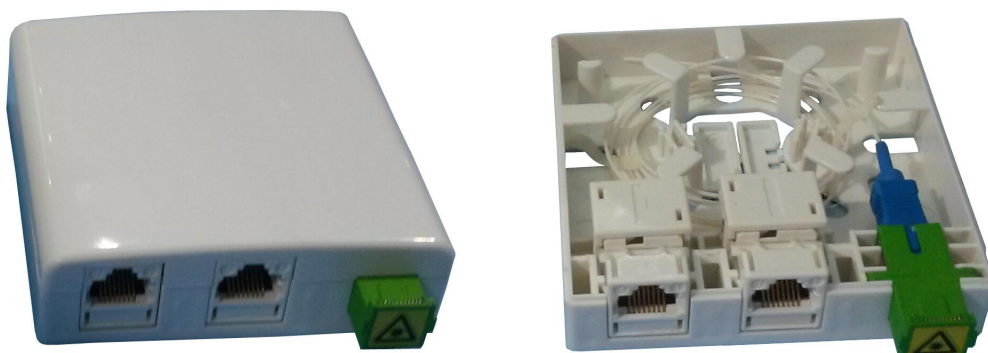

## GP-T8621

### Fiber Optic Hybrid Socket

#### ★ Features & Benefits

- Support termination, splicing and storage functions for fiber optic cable systems.
- Simple design and enough work space to arrange clearly for cable management
- Engineered fiber routing protect bend radius through the unit to ensure signal integrity
- Hybrid socket for SC/APC adaptor, RJ45/RJ11 and drop cables
- Wall-mounted and suitable for FTTH hard cable.

#### ★ Specifications

Parameter	Value	Remark
Dimension (mm)	86*86*25	
Material	Plastic	
Color	RAL9001	
Storage of fibers	G.657 fiber	
Adaptor Type	SC	Normal or Auto Shutter
No. of Adaptor	1	
RJ module type	RJ45 / RJ11	
Number of RJ module	2	